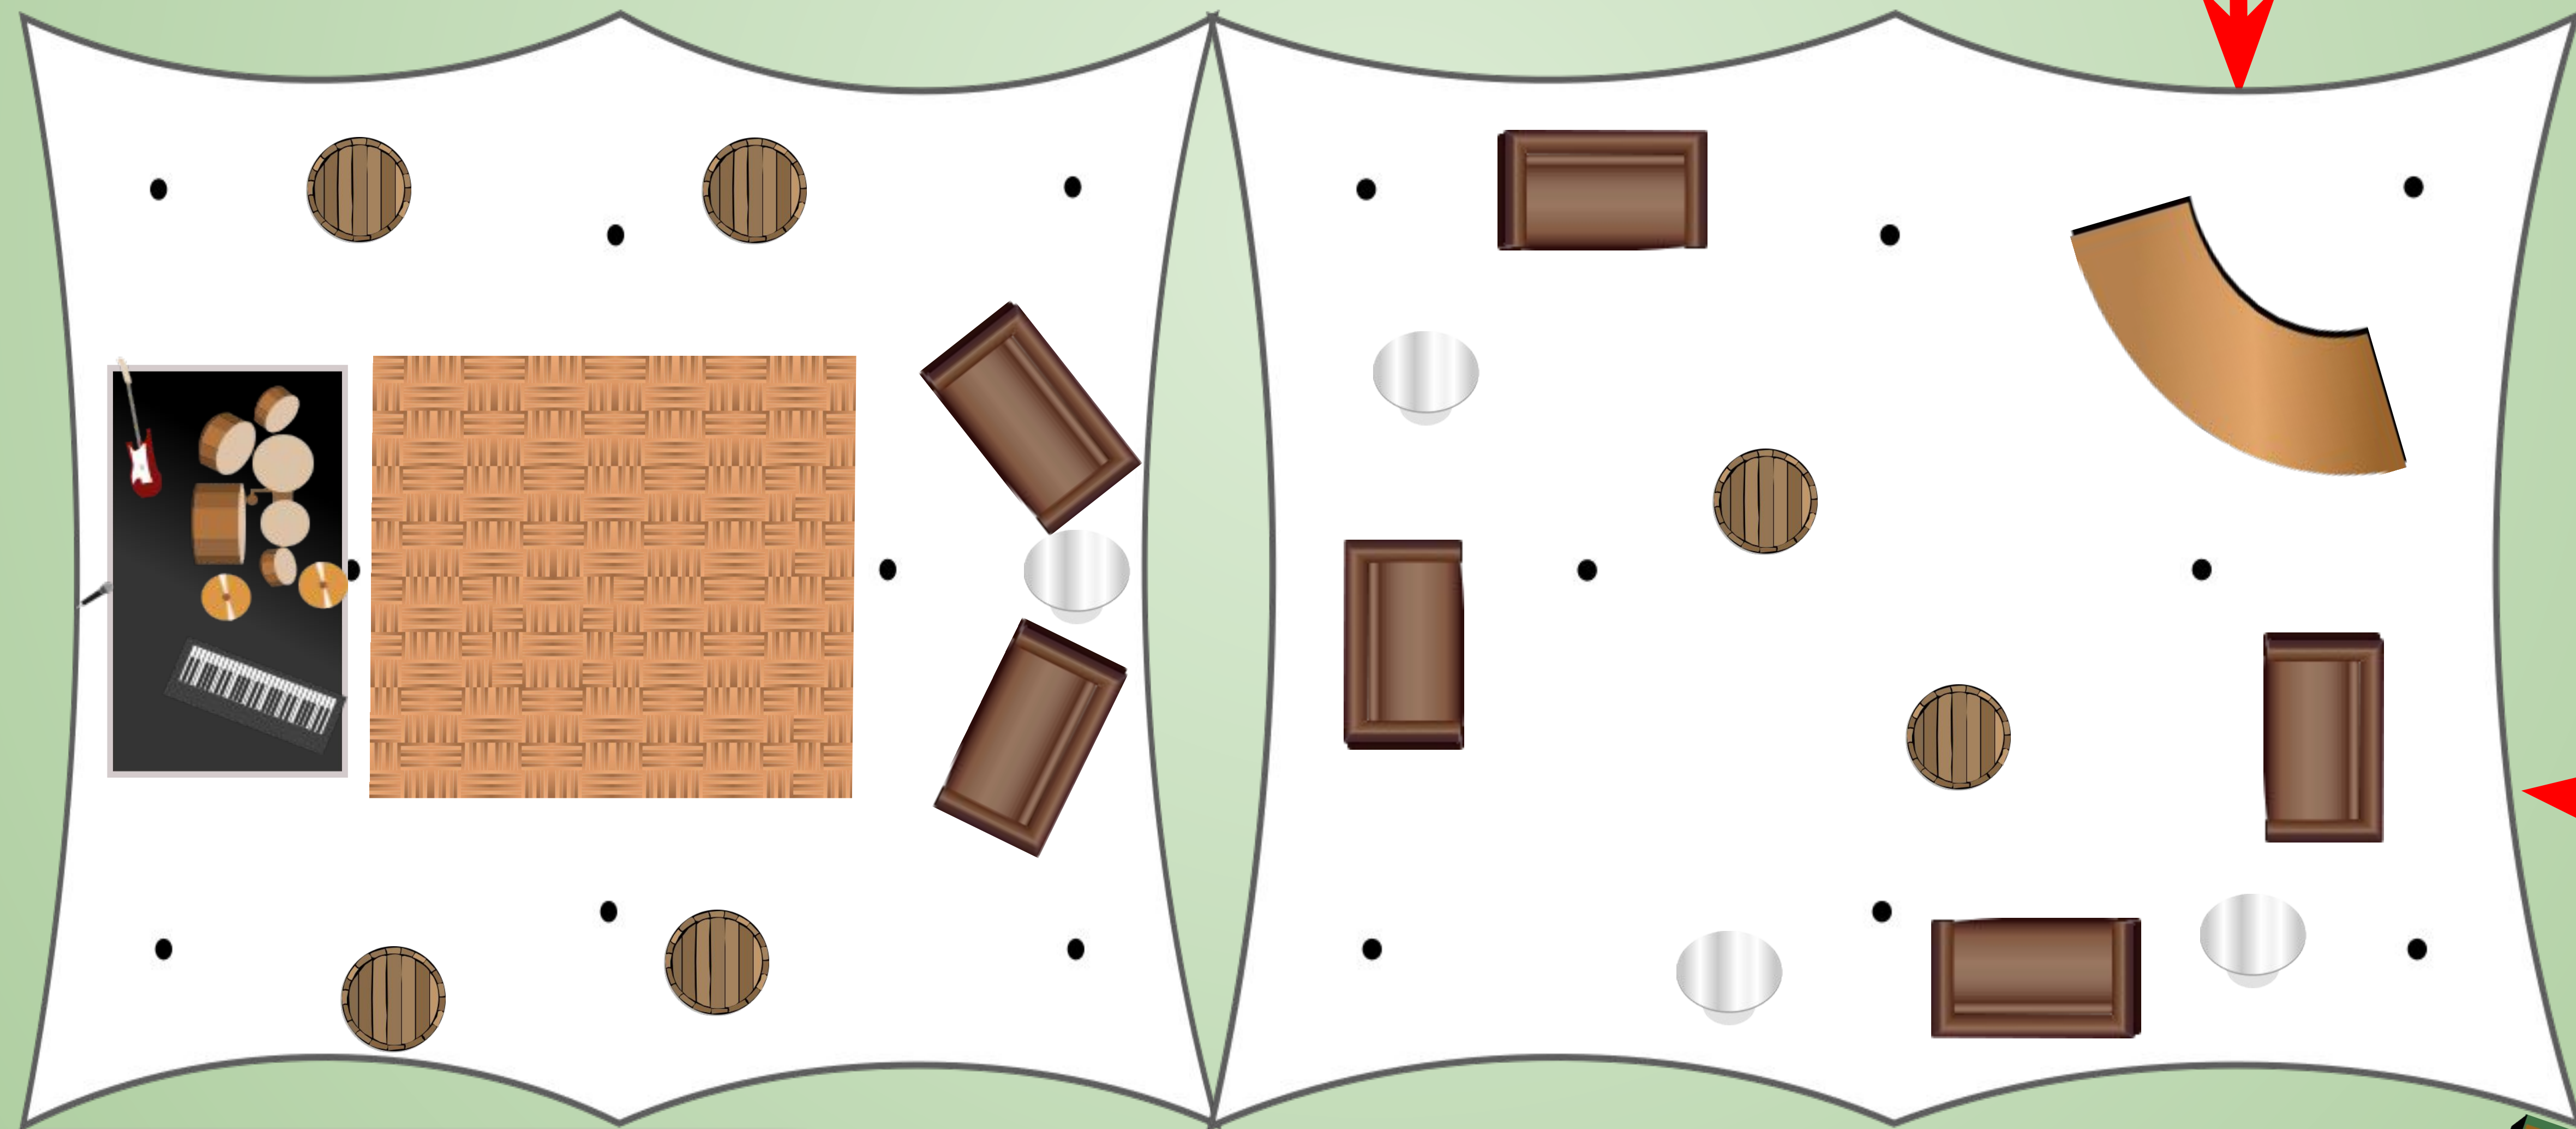

**Entrance to your Wedding, Stretch tent
Marquee**

**Evening
area,
including
stage &
dance
floor**

Drinks Bar

**Seating Area
with whisky
barrel pourser
tables**

**Dining
area. Can
be with
round
tables or
trestle
tables**

**Catering tent
9mx3m**

**2+1
Trailer
Toilet**

Entrance to your Wedding, Sail Cloth Marquee

Drinks Bar

Evening area, including stage & dance floor

Dining area. Can be with round tables or trestle tables

Catering tent 9mx3m

2+1 Trailer Toilet

Entrance to your Wedding, Clear Span Marquee

Drinks Bar

Evening area, including star light ceiling, stage & dance floor

Dining area. Can be with round tables or trestle tables

Catering tent 9mx3m

2+1 Trailer Toilet

**Entrance to your Party, Capri
Marquee**

Drinks Bar

**Evening
area,
including
stage &
dance
floor**

**Seating
and bar
area**

**Catering tent
9mx3m**

**2+1
Trailer
Toilet**