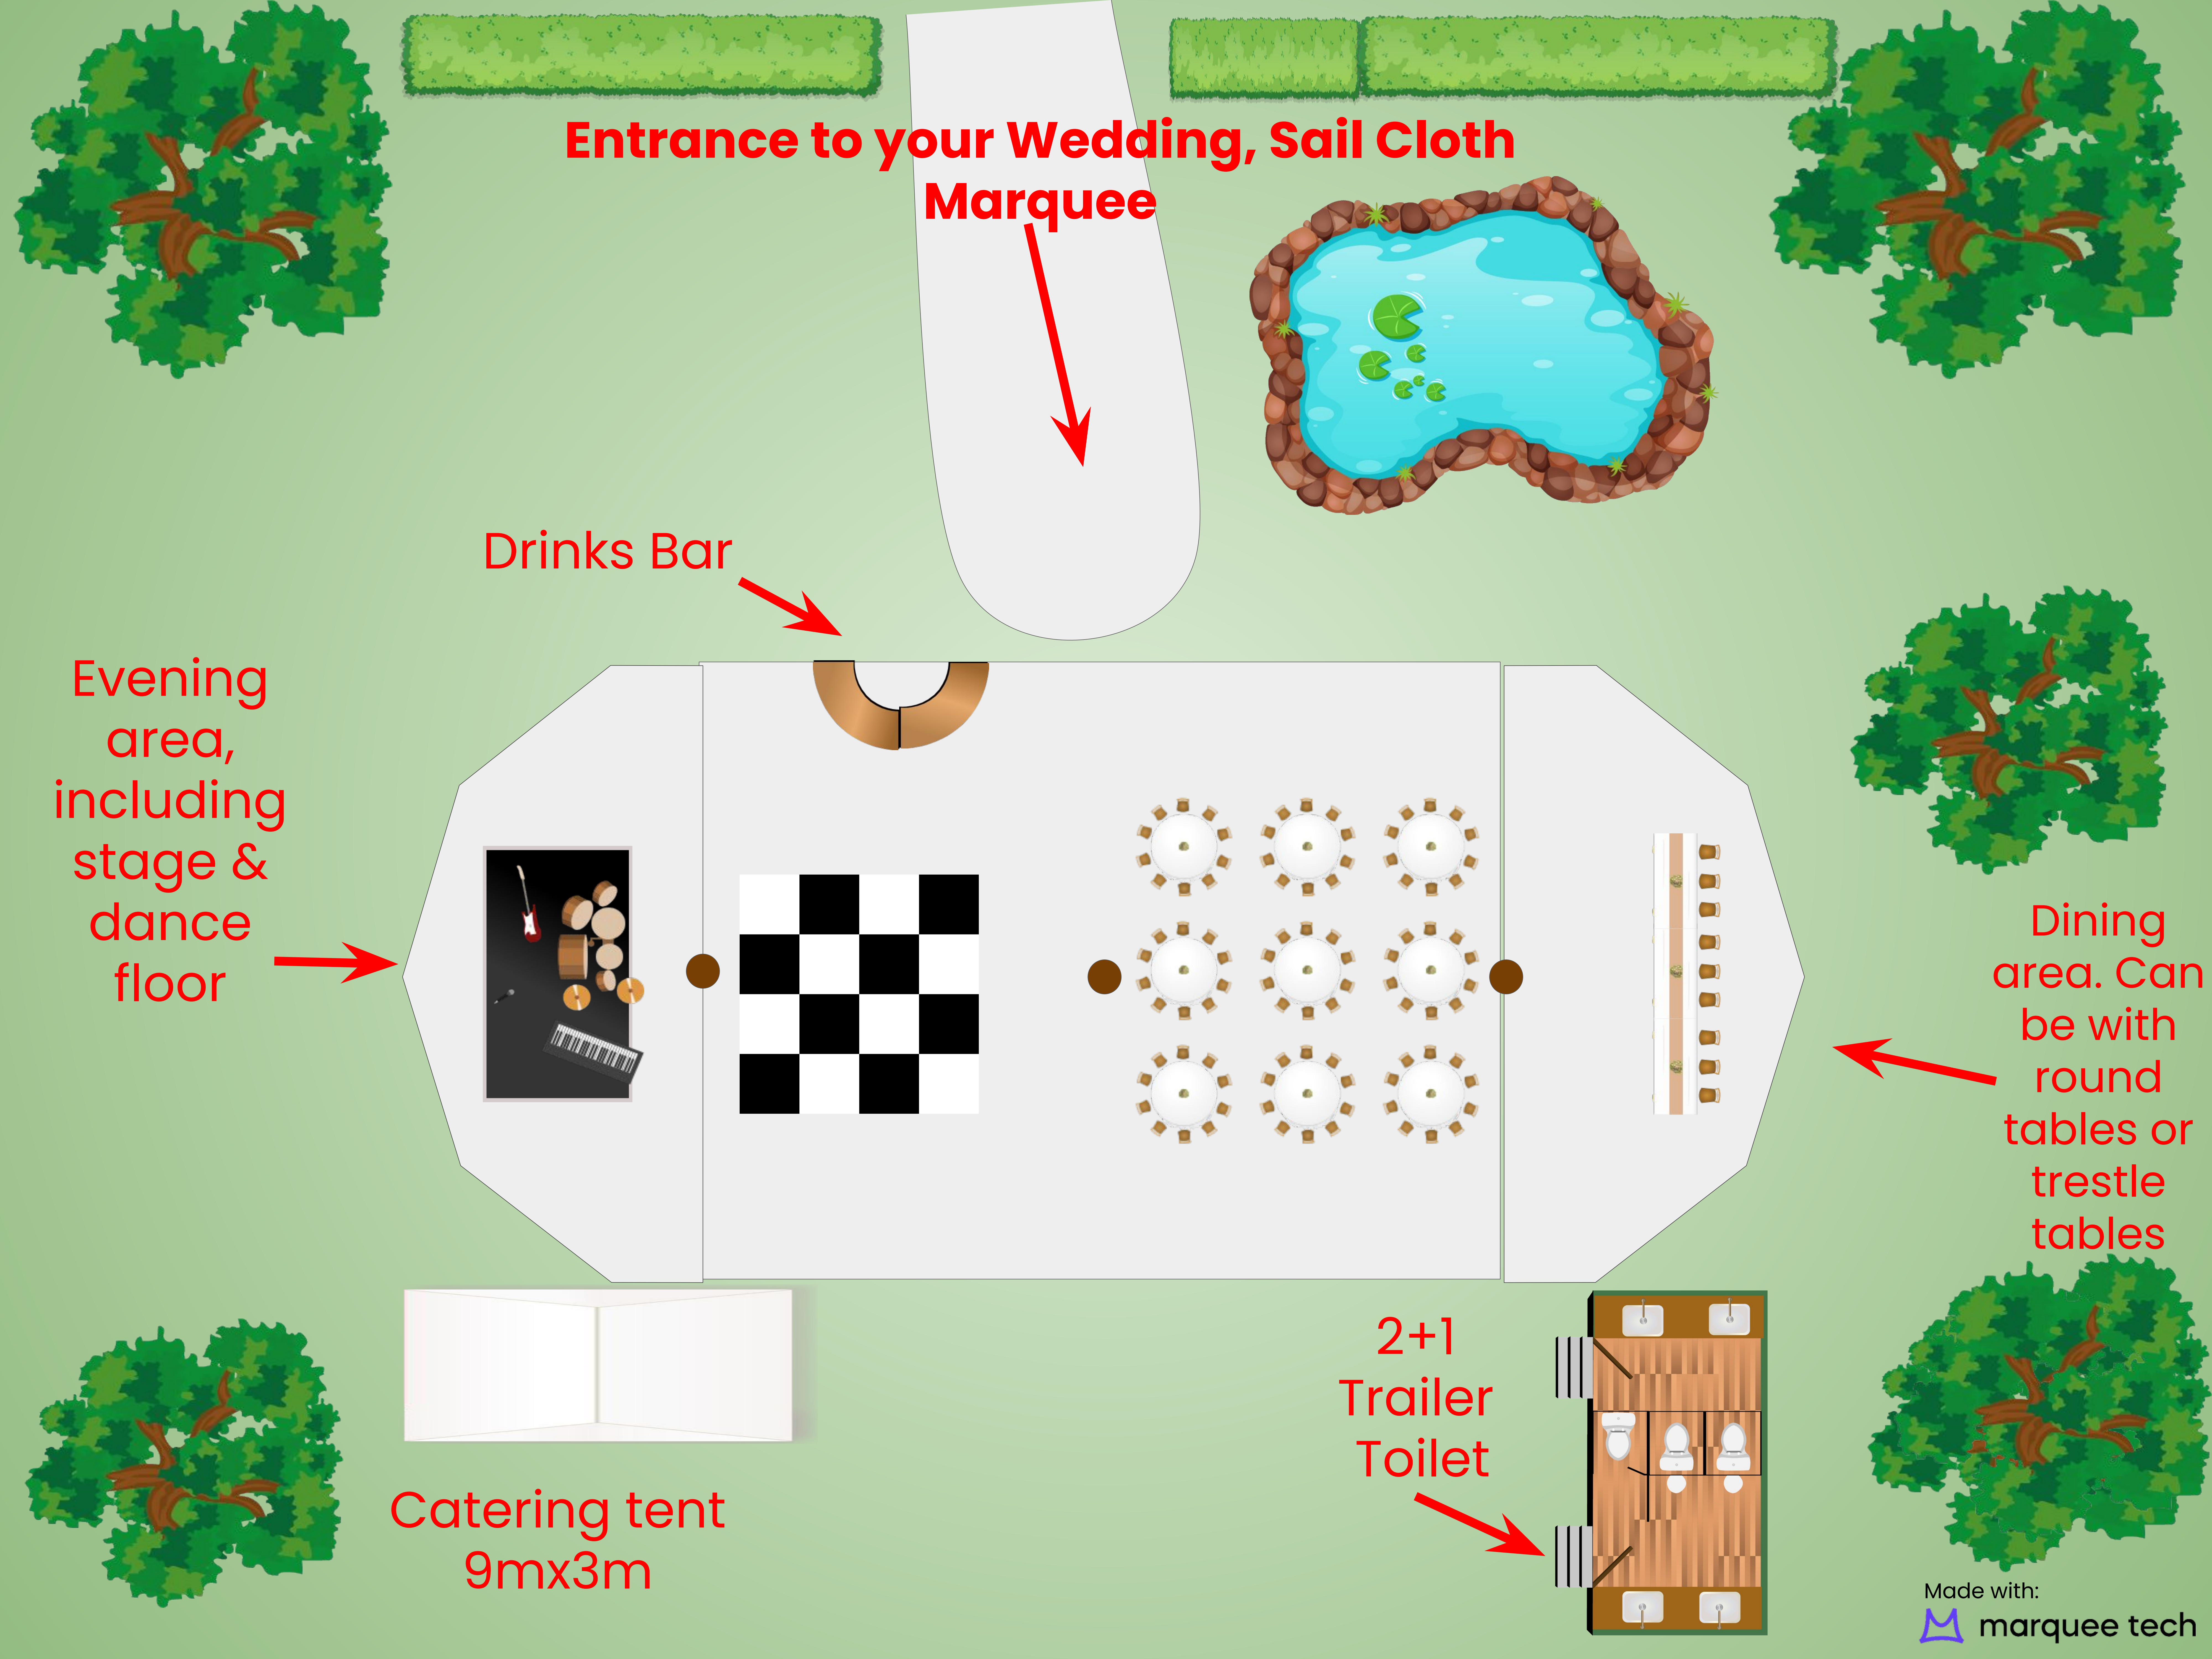

**Entrance to your Wedding, Stretch tent
Marquee**

**Evening
area,
including
stage &
dance
floor**

Drinks Bar

**Seating Area
with whisky
barrel pourser
tables**

**Dining
area. Can
be with
round
tables or
trestle
tables**

**Catering tent
9mx3m**

**2+1
Trailer
Toilet**

Entrance to your Wedding, Sail Cloth Marquee

Drinks Bar

Evening area, including stage & dance floor

Dining area. Can be with round tables or trestle tables

Catering tent 9mx3m

2+1 Trailer Toilet

Entrance to your Wedding, Clear Span Marquee

Drinks Bar

Evening area, including star light ceiling, stage & dance floor

Dining area. Can be with round tables or trestle tables

Catering tent 9mx3m

2+1 Trailer Toilet

**Entrance to your Party, Capri
Marquee**

Drinks Bar

**Evening
area,
including
stage &
dance
floor**

**Seating
and bar
area**

**Catering tent
9mx3m**

**2+1
Trailer
Toilet**