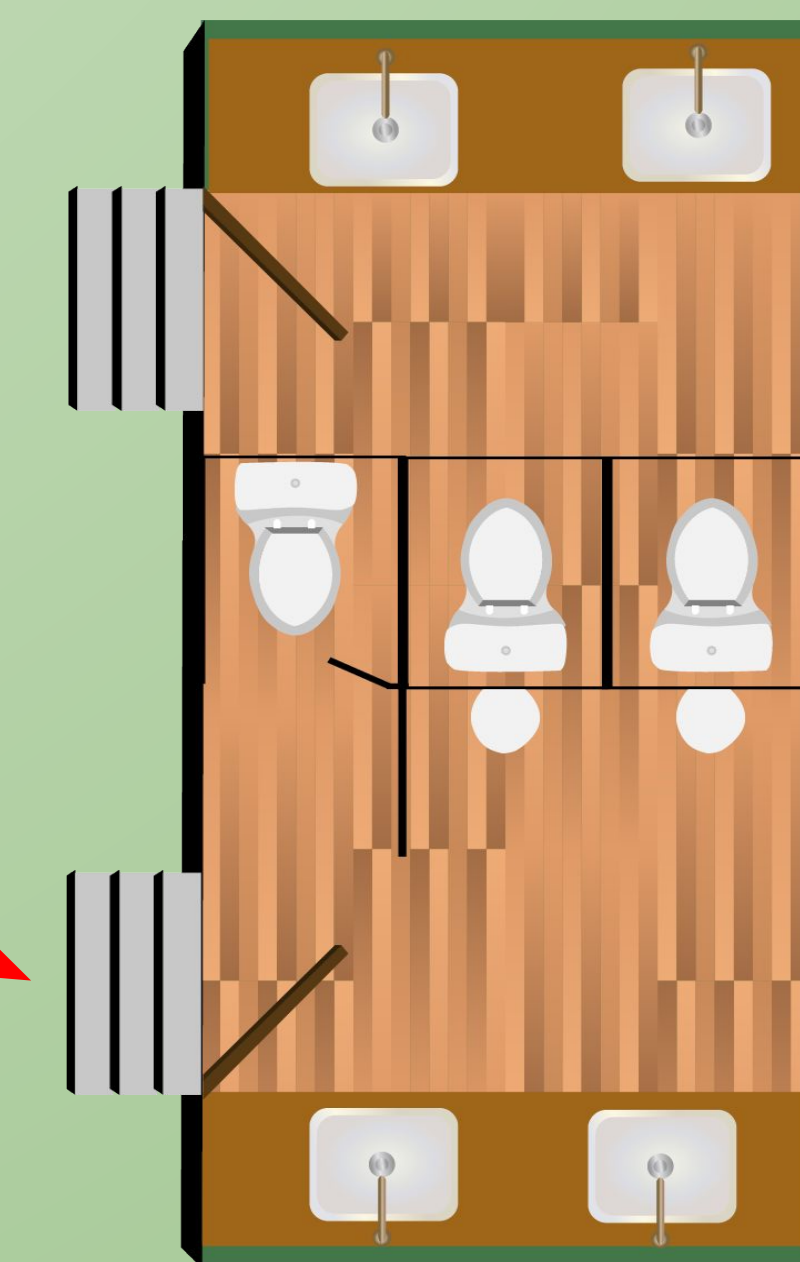

**Catering tent
9mx3m**

**2+1
Trailer
Toilet**

Entrance to your Wedding, Sail Cloth Marquee

Drinks Bar

Evening area, including stage & dance floor

Dining area. Can be with round tables or trestle tables

Catering tent 9mx3m

2+1 Trailer Toilet

Entrance to your Wedding, Clear Span Marquee

Drinks Bar

Evening area, including star light ceiling, stage & dance floor

Dining area. Can be with round tables or trestle tables

Catering tent 9mx3m

2+1 Trailer Toilet

**Entrance to your Party, Capri
Marquee**

Drinks Bar

**Evening
area,
including
stage &
dance
floor**

**Seating
and bar
area**

**Catering tent
9mx3m**

**2+1
Trailer
Toilet**