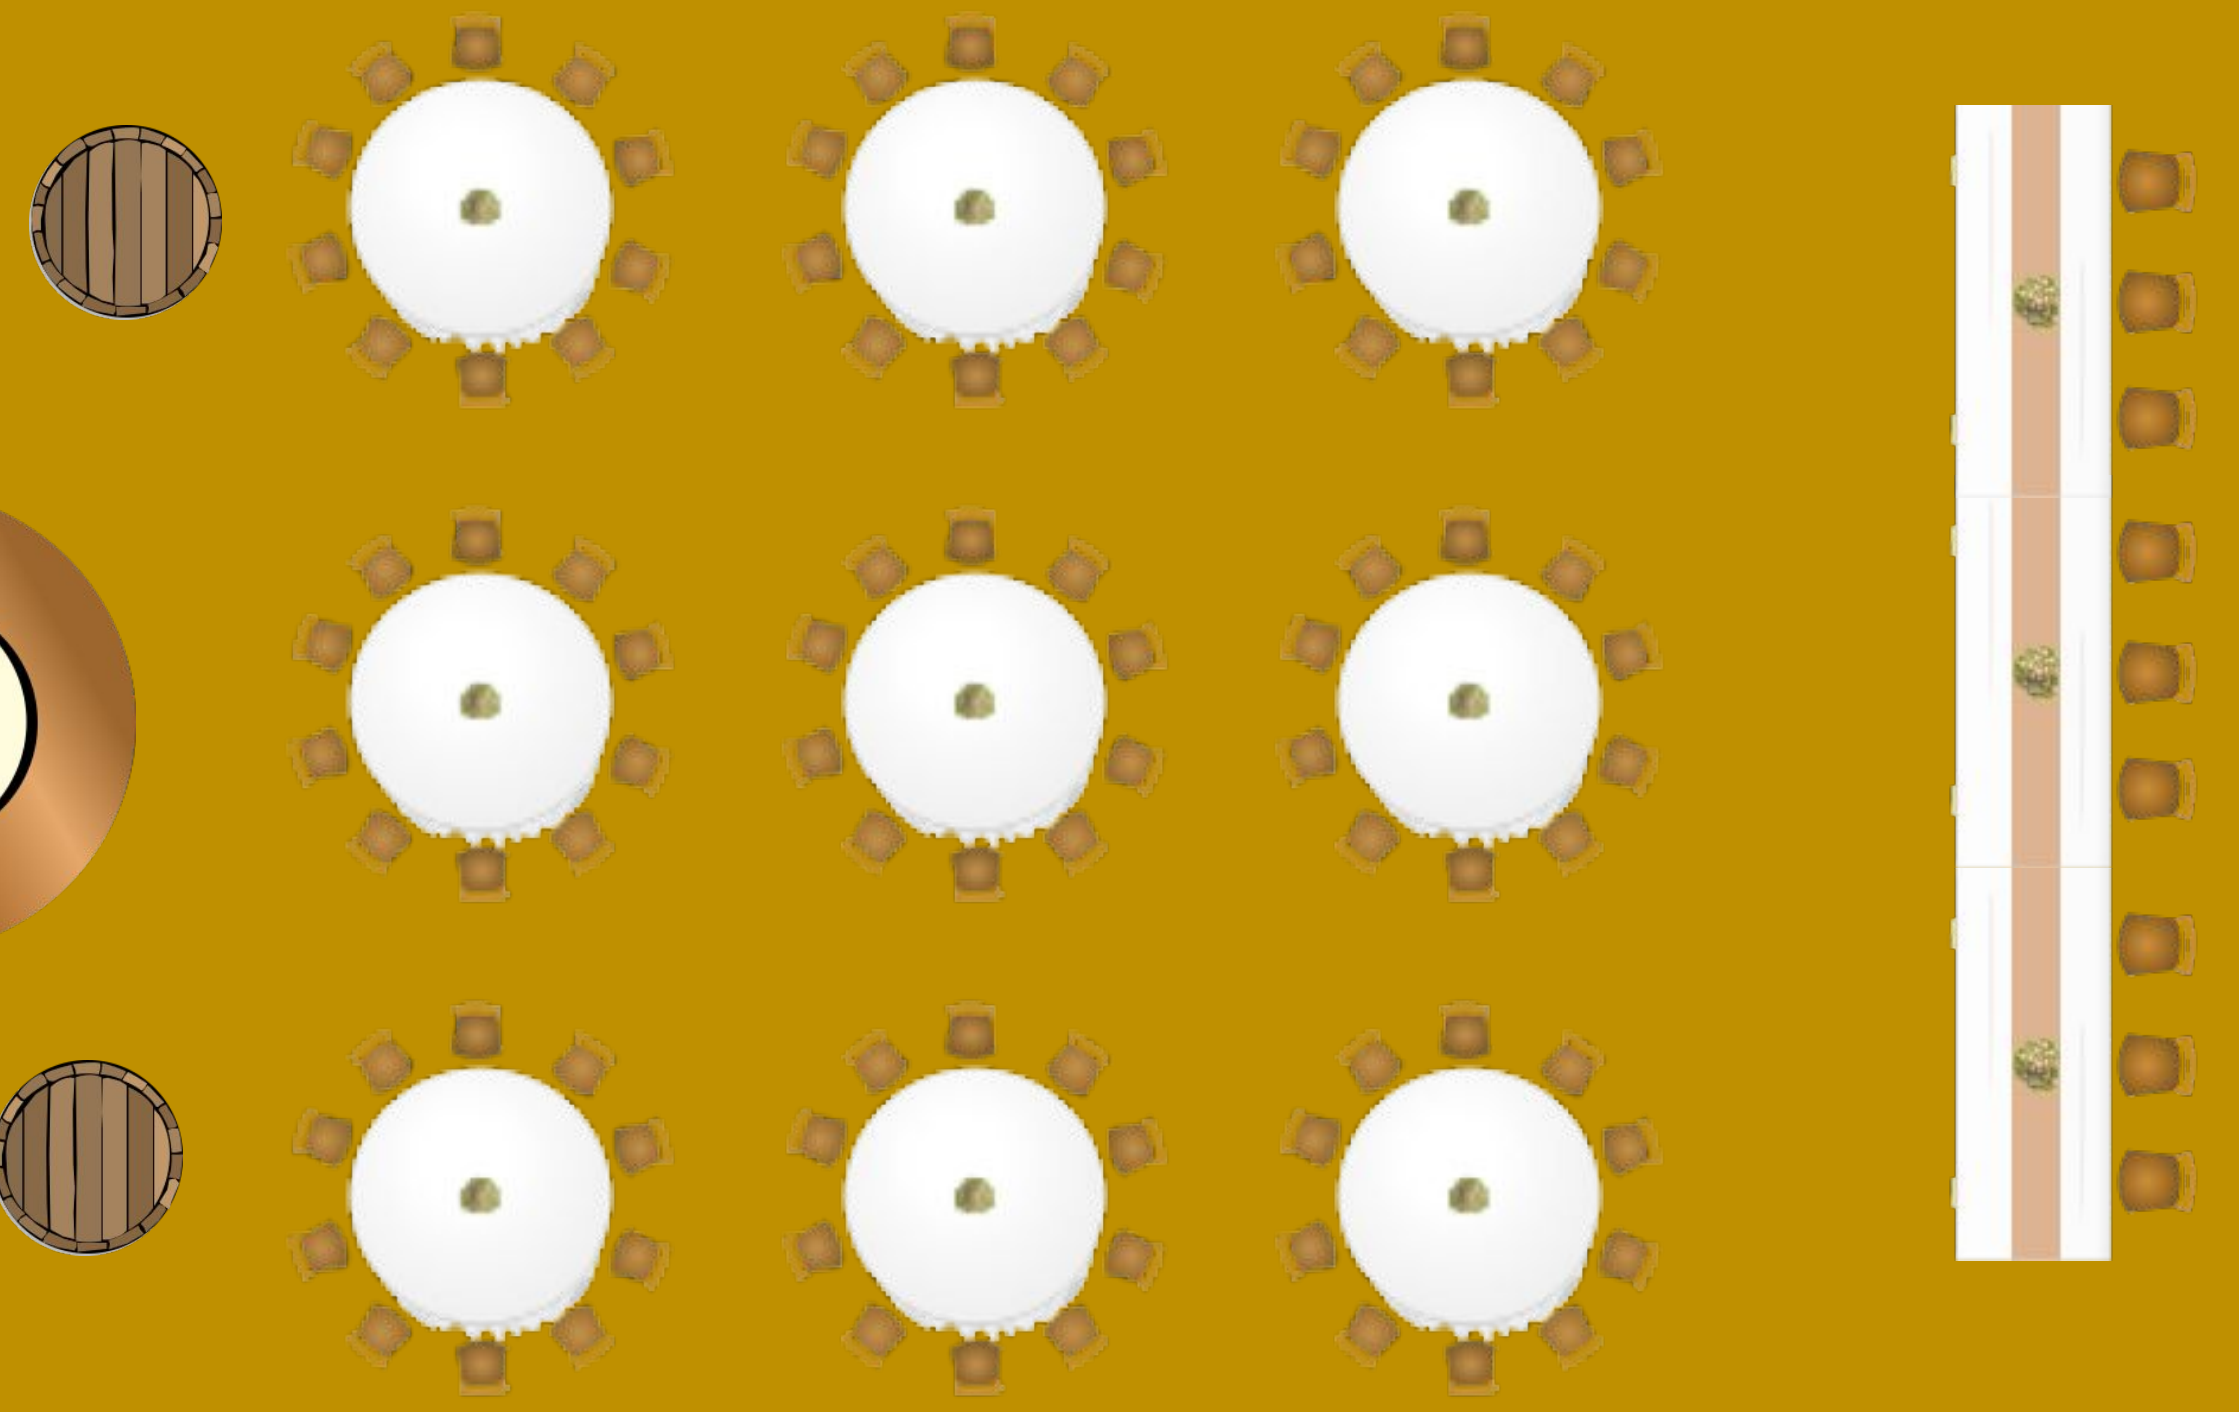

**Entrance to your Wedding, Stretch tent
Marquee**

**Evening
area,
including
stage &
dance
floor**

Drinks Bar

**Seating Area
with whisky
barrel pourser
tables**

**Dining
area. Can
be with
round
tables or
trestle
tables**

**Catering tent
9mx3m**

**2+1
Trailer
Toilet**

Entrance to your Wedding, Sail Cloth Marquee

Drinks Bar

Evening area, including stage & dance floor

Dining area. Can be with round tables or trestle tables

Catering tent 9mx3m

2+1 Trailer Toilet

Entrance to your Wedding, Clear Span Marquee

Drinks Bar

Evening area, including star light ceiling, stage & dance floor

Dining area. Can be with round tables or trestle tables

Catering tent 9mx3m

2+1 Trailer Toilet

**Entrance to your Party, Capri
Marquee**

Drinks Bar

**Evening
area,
including
stage &
dance
floor**

**Seating
and bar
area**

**Catering tent
9mx3m**

**2+1
Trailer
Toilet**