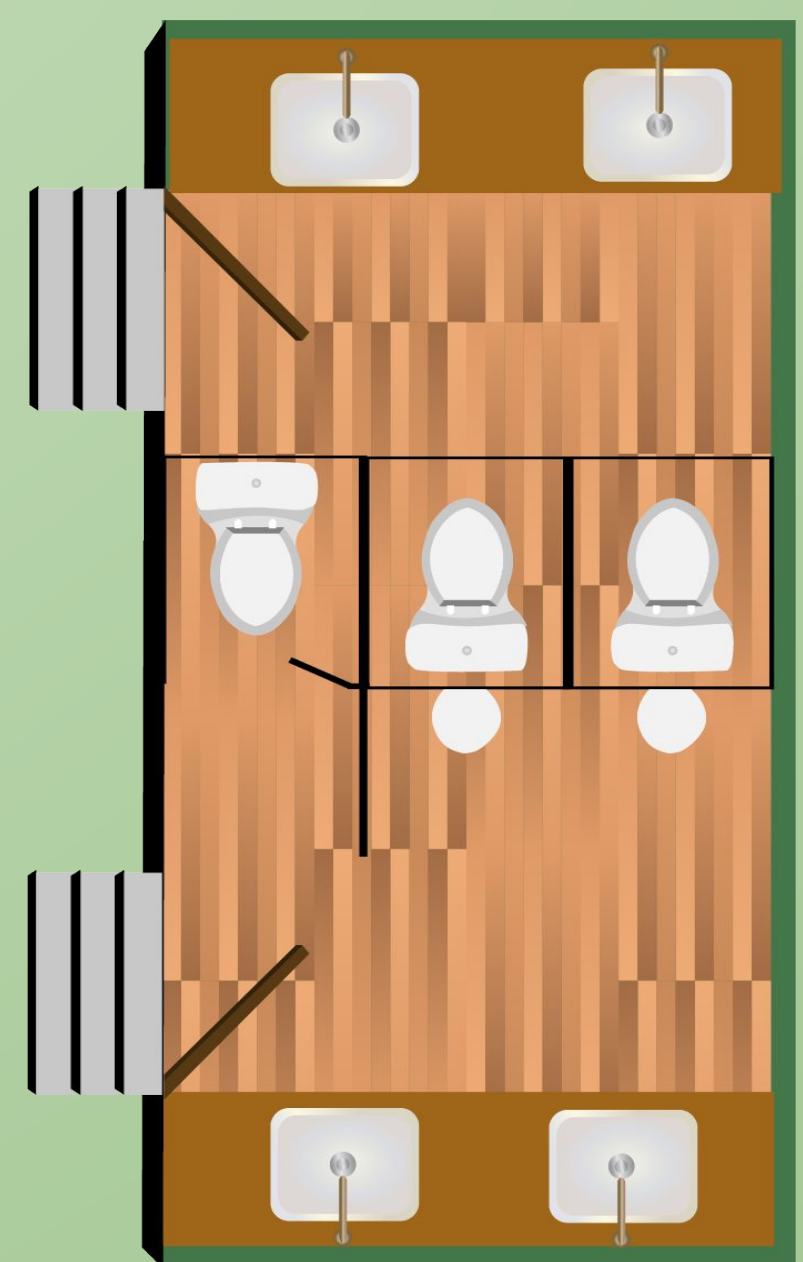

**Entrance to your Wedding, Stretch tent
Marquee**

**Evening
area,
including
stage &
dance
floor**

Drinks Bar

**Seating Area
with whisky
barrel pourser
tables**

**Dining
area. Can
be with
round
tables or
trestle
tables**

**Catering tent
9mx3m**

**2+1
Trailer
Toilet**

Entrance to your Wedding, Sail Cloth Marquee

Drinks Bar

Evening area, including stage & dance floor

Dining area. Can be with round tables or trestle tables

Catering tent 9mx3m

2+1 Trailer Toilet

Entrance to your Wedding, Clear Span Marquee

Drinks Bar

Evening area, including star light ceiling, stage & dance floor

Dining area. Can be with round tables or trestle tables

Catering tent 9mx3m

2+1 Trailer Toilet

**Entrance to your Party, Capri
Marquee**

Drinks Bar

**Evening
area,
including
stage &
dance
floor**

**Seating
and bar
area**

**Catering tent
9mx3m**

**2+1
Trailer
Toilet**